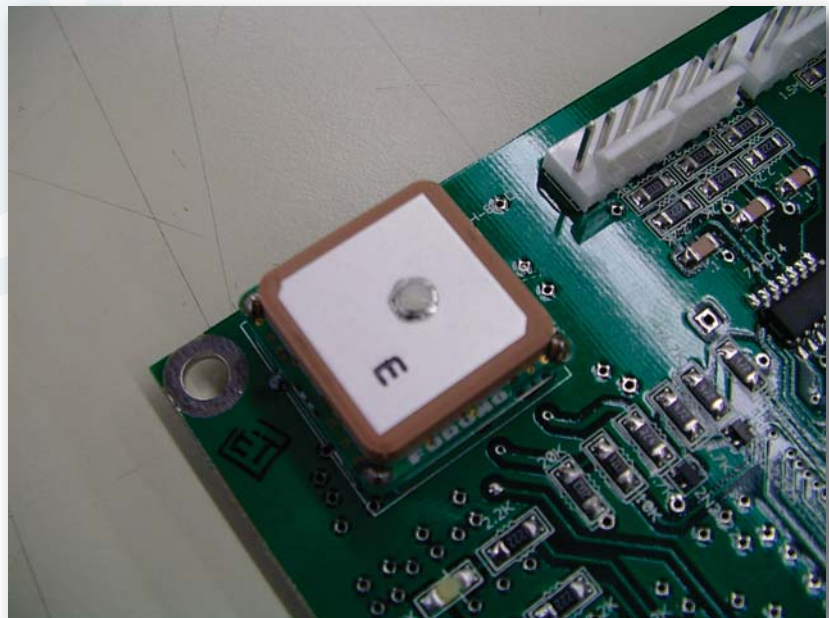

DATASTORM UPPER CONTROL BOARD GPS

New style Upper Control Boards are starting to receive a new GPS module called Furuno. D2 software version 3.6.1 Beta and higher will support this new change. Below is a visual comparison between the previous GPS module [Trimble-it uses a wrapped antenna setup] and the new Furuno.

TRIMBLE GPS MODULE WITH WRAPPED ANTENNA

FOR USE WITH ALL D2 SOFTWARE BUILDS

NEW FURUNO GPS MODULE

FOR USE WITH D2 SOFTWARE V. 3.6.1 AND HIGHER

Please call MotoSAT for information on this or any other technical subject
contact MotoSAT at:
1-800-247-7486